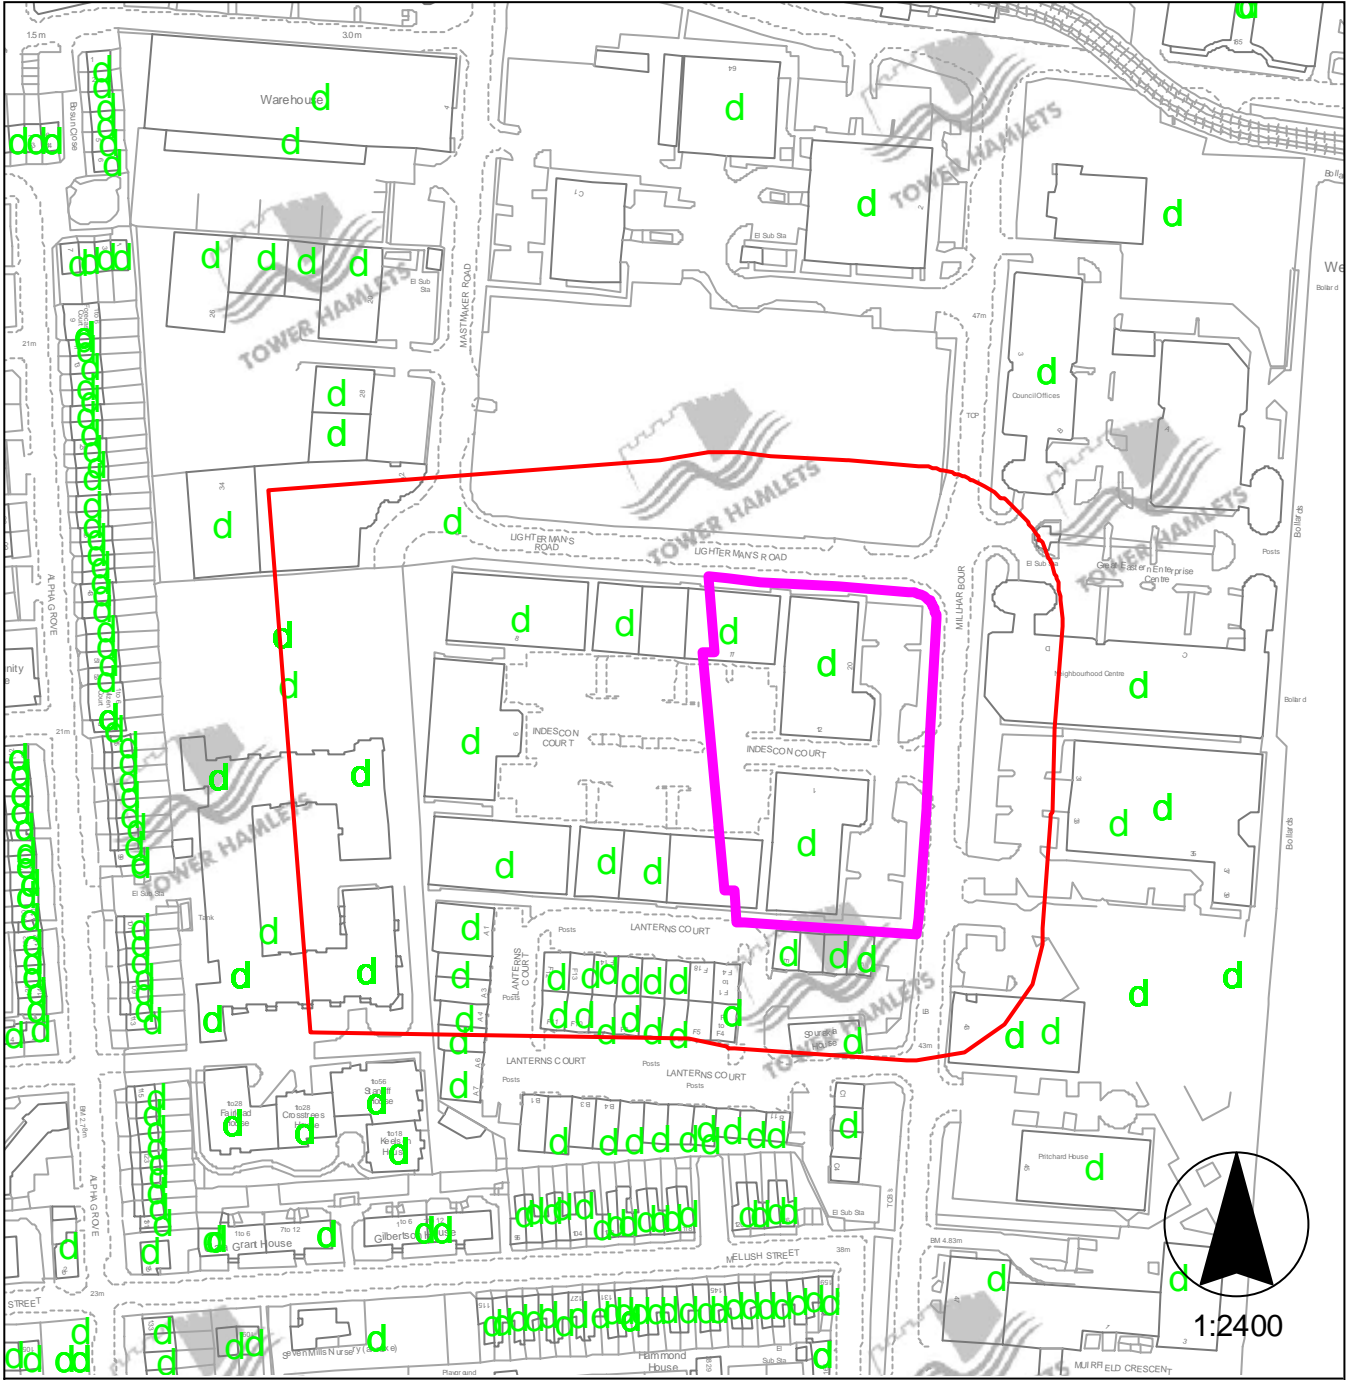

Site Map

Legend

- Planning Application Site Boundary
- Consultation Area
- d Land Parcel Address

This Site Map displays the Planning Application Site Boundary and the neighbouring Occupiers / Owners who were consulted as part of the Planning Application process. The Site Map was reproduced from the Ordnance Survey mapping with the permission of Her Majesty's Stationery Office © Crown Copyright. London Borough of Tower Hamlets LA086568

INDESCON COURT, 20 MILLHARBOUR, LONDON, E14 9TN